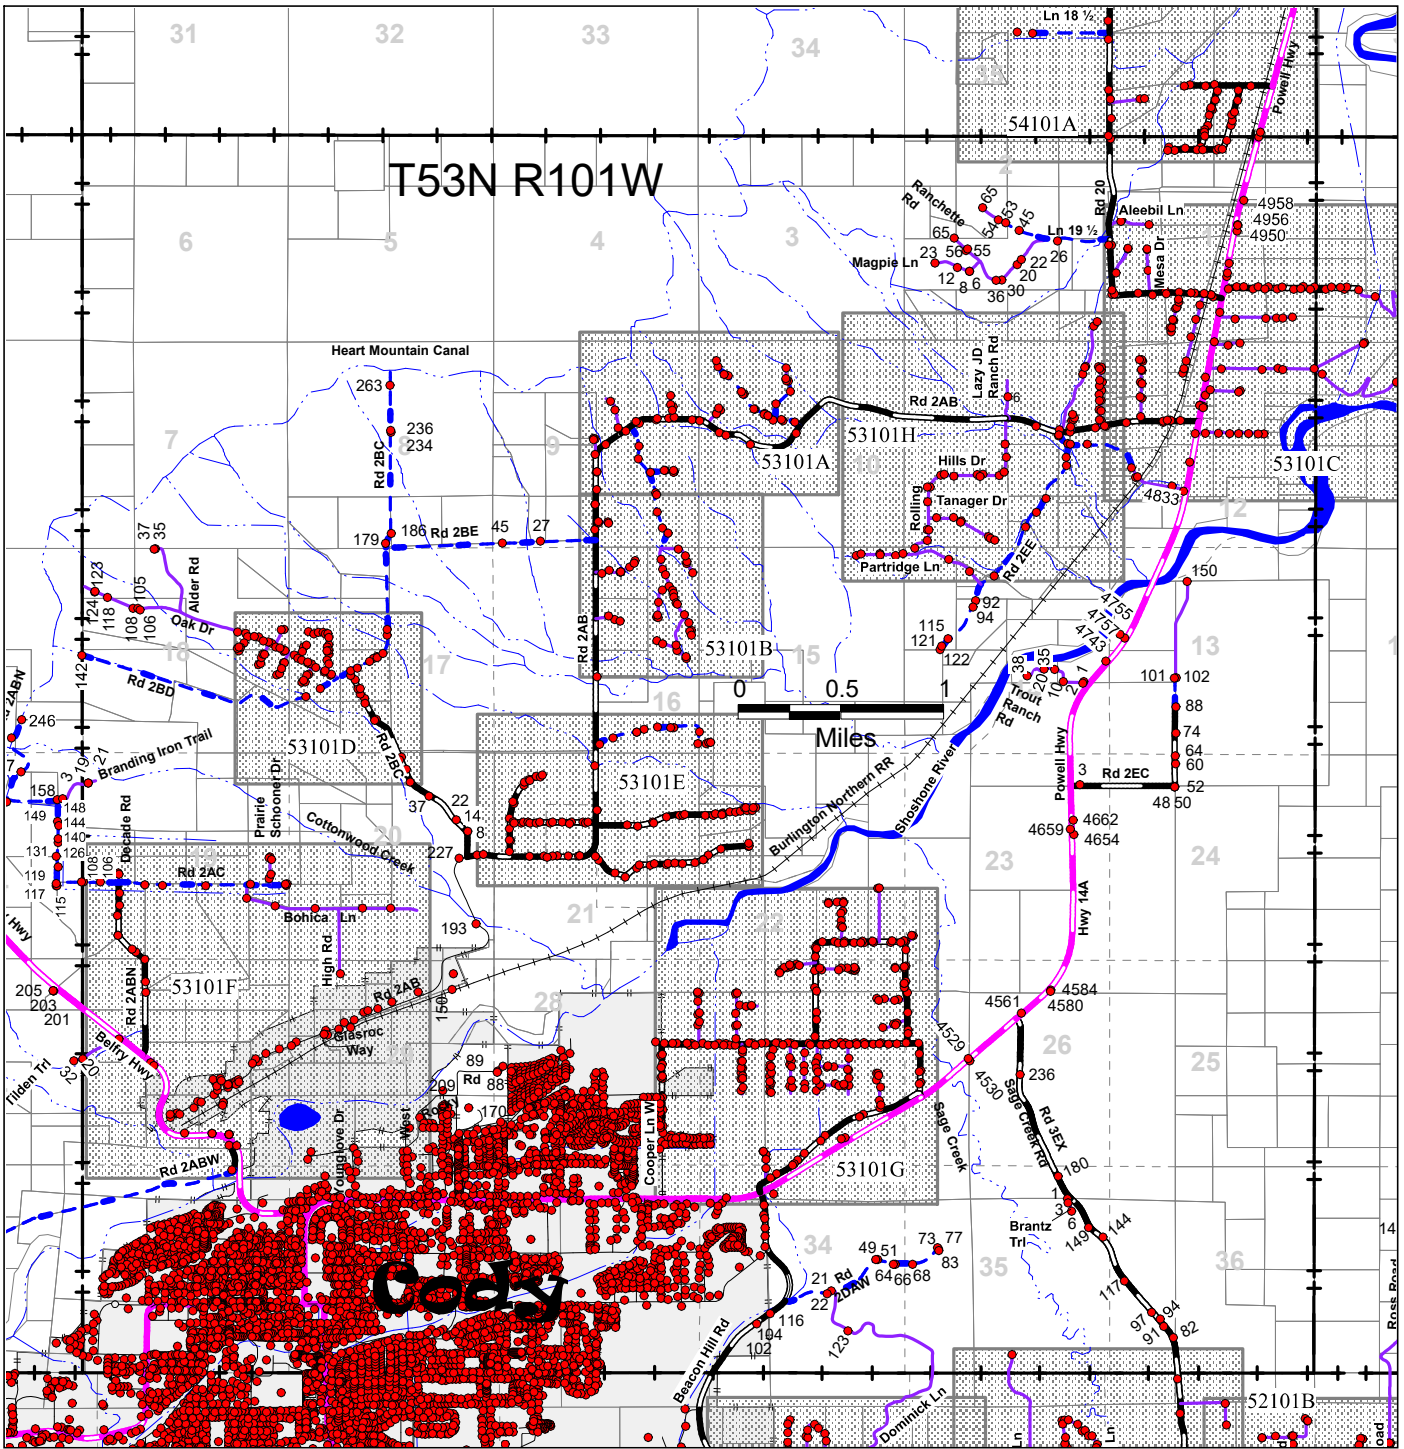

T53N R101W

53101

PAGE REFERENCE:

54102	54101	54100
53102	53101	53100
52102	52101	52100

This map is for informational purposes only. The location and extent of roads, accesses, and property lines depicted hereon do not guarantee legal right of passage, ingress and egress, or property boundaries.

- County Maintained
 - Chip Sealed
 - Dirt (various grades)
- State Maintained
 - Chip Sealed
 - Dirt (various grades)
- Private Road
 - Various Surfaces

Cross Reference Road List:
 Beacon Hill Rd = Rd 3CX
 Belfry Hwy = St Hwy 120
 Cooper Ln W = Rd 2CA
 Powell Hwy = US Hwy 14A
 Sage Cr Rd = Rd 3EX